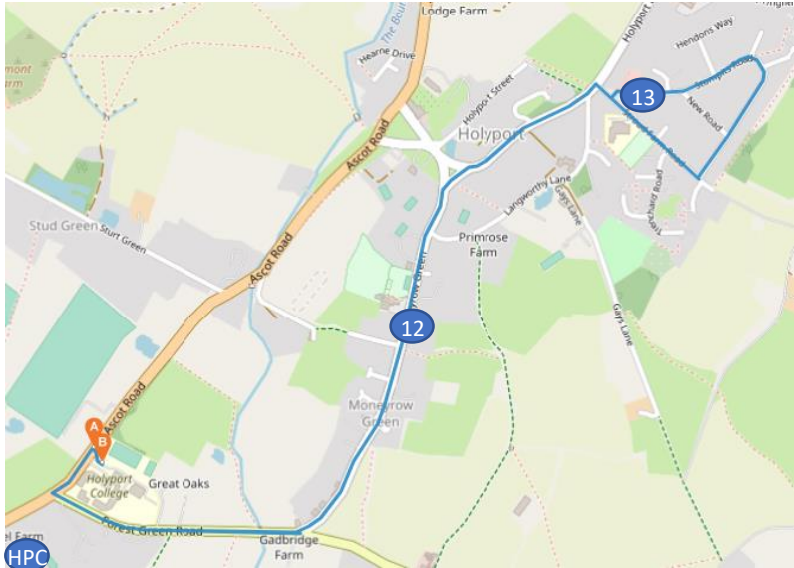

## SECOND LOOP (Holyport Village)

Bus Stop – FIRST LOOP - School bound (AM)		TIME
1	Maidenhead Train Station (front)	07:40
2	Wootton Way (near Shops)	07:45
3	St Marks Rd (St Marks Hospital Bus Stop)	07:50
4	Saint Cloud Way (Magnet bus stop)	07:55
5	Waldeck Rd (On Bridge Street near shops)	07:57
6	Bray Rd( adj Chiltern Rd bus stop)	08:00
7	Bray Village Hall Bus Stop	08:02
8	Holyport Turn (Nr Bray Court)	08:04
9	Windsor Rd (Westbrook bus stop)	08:06
10	Fifield Rd( Meadow Way Bus Stop)	08:08
11	Forest Green Road (nr Green Lane)	08:11
HPC	Holyport College	08:13

Bus Stop – SECOND LOOP - School bound AM		TIME
HPC	Holyport College	08:15
12	Bartletts Lane (Memorial Hall)	08:18
13	Stroud Farm Shops/ Stompits Rd	08:25
HPC	Holyport College	08:30

## FIRST LOOP (Holyport Village)

Bus Stop – First LOOP - Home bound PM		TIME	Fri
HPC	Holyport College	17:10	15:55
12	Bartletts Lane (Memorial Hall)	17:13	15:58
13	Stroud Farm Shops/ Stompits Rd	17:18	16:03
HPC	Holyport College	17:25	16:10

## SECOND LOOP (Maidenhead Station to Holyport College)

Bus Stop – Second LOOP- Home bound (PM)		TIME	Fri
HPC	Holyport College	17:27	16:12
11	Forest Green Road (nr Green Lane)	17:29	16:14
10	Fifield Rd( Meadow Way Bus Stop)	17:32	16:18
9	Windsor Rd (Westbrook bus stop)	17:34	16:19
8	Holyport Turn (Nr Bray Court)	17:36	16:21
7	Bray Village Hall Bus Stop	17:38	16:23
6	Bray Rd( adj Chiltern Rd bus stop)	17:40	16:25
5	Waldeck Rd (On Bridge Street near shops)	17:43	16:28
4	Saint Cloud Way (Magnet bus stop)	17:45	16:30
3	St Marks Rd (St Marks Hospital Bus Stop)	17:50	16:35
2	Wootton Way (near Shops)	17:55	16:40
1	Maidenhead Train Station (front)	18:00	16:45