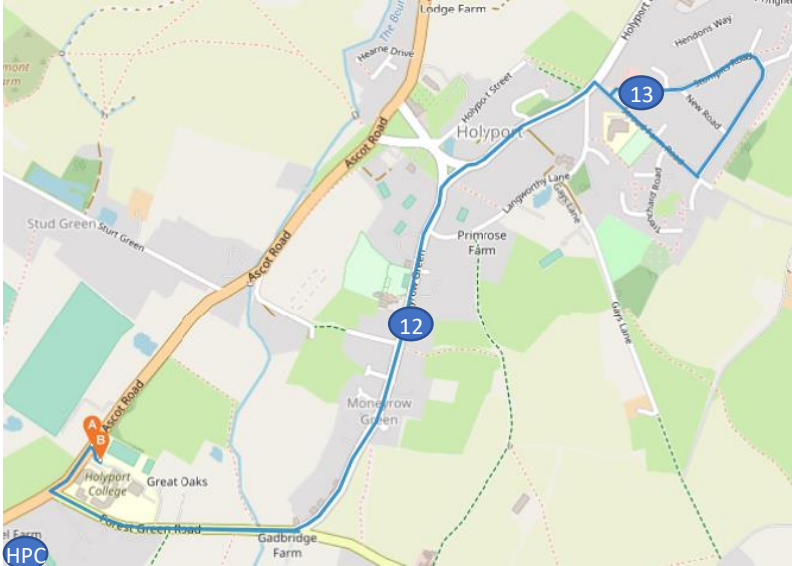

## SECOND LOOP (Holyport Village)

Bus Stop – FIRST LOOP - School bound (AM)		TIME
1	Maidenhead Train Station (front)	07:40
2	Wootton Way (near Shops)	07:45
3	St Marks Rd (St Marks Hospital Bus Stop)	07:50
4	Saint Cloud Way (Magnet bus stop)	07:55
5	Waldeck Rd (On Bridge Street near shops)	07:57
6	Bray Rd( adj Chiltern Rd bus stop)	08:00
7	Bray Village Hall Bus Stop	08:02
8	Holyport Turn (Nr Bray Court)	08:04
9	Windsor Rd (Westbrook bus stop)	08:06
10	Fifield Rd( Meadow Way Bus Stop)	08:08
11	Forest Green Road (nr Green Lane)	08:11
HPC	Holyport College	08:13

Bus Stop – SECOND LOOP - School bound AM		TIME
HPC	Holyport College	08:15
12	Bartletts Lane (Memorial Hall)	08:18
13	Stroud Farm Shops/ Stompits Rd	08:25
HPC	Holyport College	08:30

## FIRST LOOP (Holyport Village)

Bus Stop – First LOOP - Home bound PM		TIME	Fri
HPC	Holyport College	17:10	15:55
12	Bartletts Lane (Memorial Hall)	17:13	15:58
13	Stroud Farm Shops/ Stompits Rd	17:18	16:03
HPC	Holyport College	17:25	16:10

## SECOND LOOP (Maidenhead Station to Holyport College)

Bus Stop – Second LOOP- Home bound (PM)		TIME	Fri
HPC	Holyport College	17:27	16:12
11	Forest Green Road (nr Green Lane)	17:29	16:14
10	Fifield Rd( Meadow Way Bus Stop)	17:32	16:18
9	Windsor Rd (Westbrook bus stop)	17:34	16:19
8	Holyport Turn (Nr Bray Court)	17:36	16:21
7	Bray Village Hall Bus Stop	17:38	16:23
6	Bray Rd( adj Chiltern Rd bus stop)	17:40	16:25
5	Waldeck Rd (On Bridge Street near shops)	17:43	16:28
4	Saint Cloud Way (Magnet bus stop)	17:45	16:30
3	St Marks Rd (St Marks Hospital Bus Stop)	17:50	16:35
2	Wootton Way (near Shops)	17:55	16:40
1	Maidenhead Train Station (front)	18:00	16:45