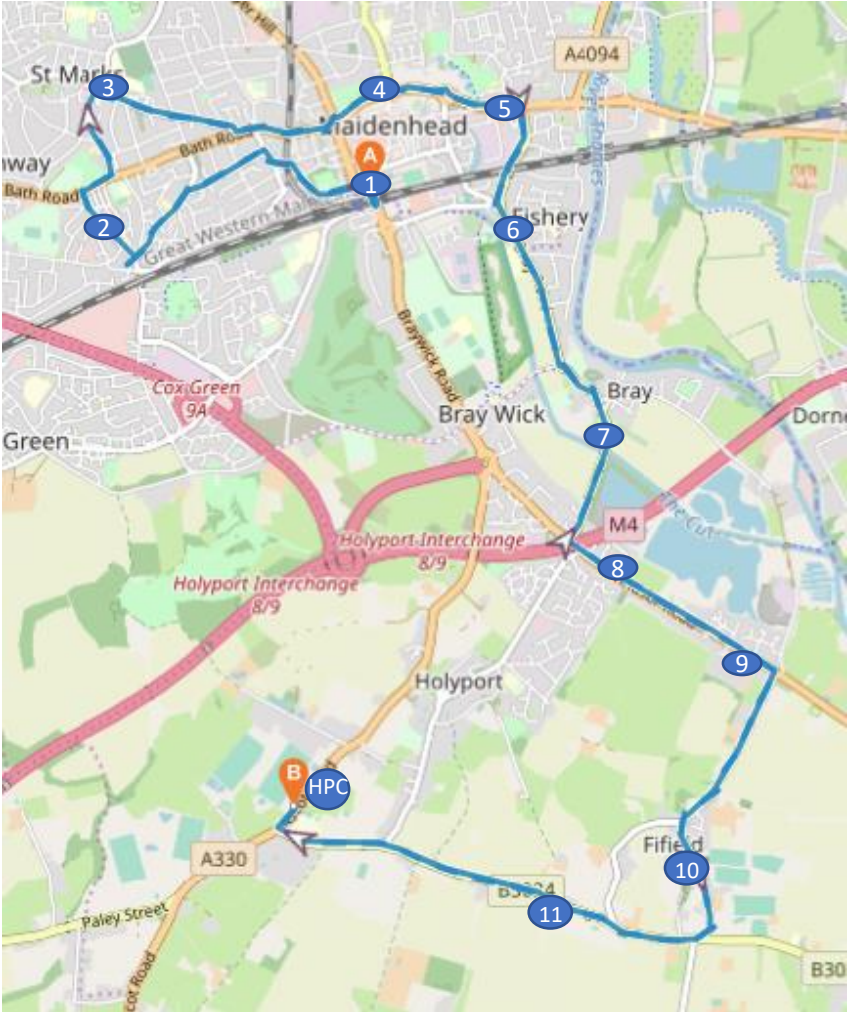

# MAIDENHEAD Route HPC 1 – JOURNEY TO SCHOOL (2024.2025)

## SECOND LOOP (Holyport Village)

Bus Stop – FIRST LOOP - School bound (AM)		TIME
1	Maidenhead Train Station (front)	07:40
2	Wootton Way (near Shops)	07:45
3	St Marks Rd (St Marks Hospital Bus Stop)	07:50
4	Saint Cloud Way (Magnet bus stop)	07:55
5	Waldeck Rd (On Bridge Street near shops)	07:57
6	Bray Rd( adj Chiltern Rd bus stop)	08:00
7	Bray Village Hall Bus Stop	08:02
8	Holyport Turn (Nr Bray Court)	08:04
9	Windsor Rd (Westbrook bus stop)	08:06
10	Fifield Rd( Meadow Way Bus Stop)	08:08
11	Forest Green Road (nr Green Lane)	08:11
HPC	Holyport College	08:13

## FIRST LOOP (Holyport Village)

Bus Stop – First LOOP - Home bound PM		TIME	Fri
HPC	Holyport College	17:10	15:55
12	Bartletts Lane (Memorial Hall)	17:13	15:58
13	Stroud Farm Shops/ Stompits Rd	17:18	16:03
HPC	Holyport College	17:25	16:10

## SECOND LOOP (Maidenhead Station to Holyport College)

Bus Stop – Second LOOP- Home bound (PM)		TIME	Fri
HPC	Holyport College	17:27	16:12
11	Forest Green Road (nr Green Lane)	17:29	16:14
10	Fifield Rd( Meadow Way Bus Stop)	17:32	16:18
9	Windsor Rd (Westbrook bus stop)	17:34	16:19
8	Holyport Turn (Nr Bray Court)	17:36	16:21
7	Bray Village Hall Bus Stop	17:38	16:23
6	Bray Rd( adj Chiltern Rd bus stop)	17:40	16:25
5	Waldeck Rd (On Bridge Street near shops)	17:43	16:28
4	Saint Cloud Way (Magnet bus stop)	17:45	16:30
3	St Marks Rd (St Marks Hospital Bus Stop)	17:50	16:35
2	Wootton Way (near Shops)	17:55	16:40
1	Maidenhead Train Station (front)	18:00	16:45